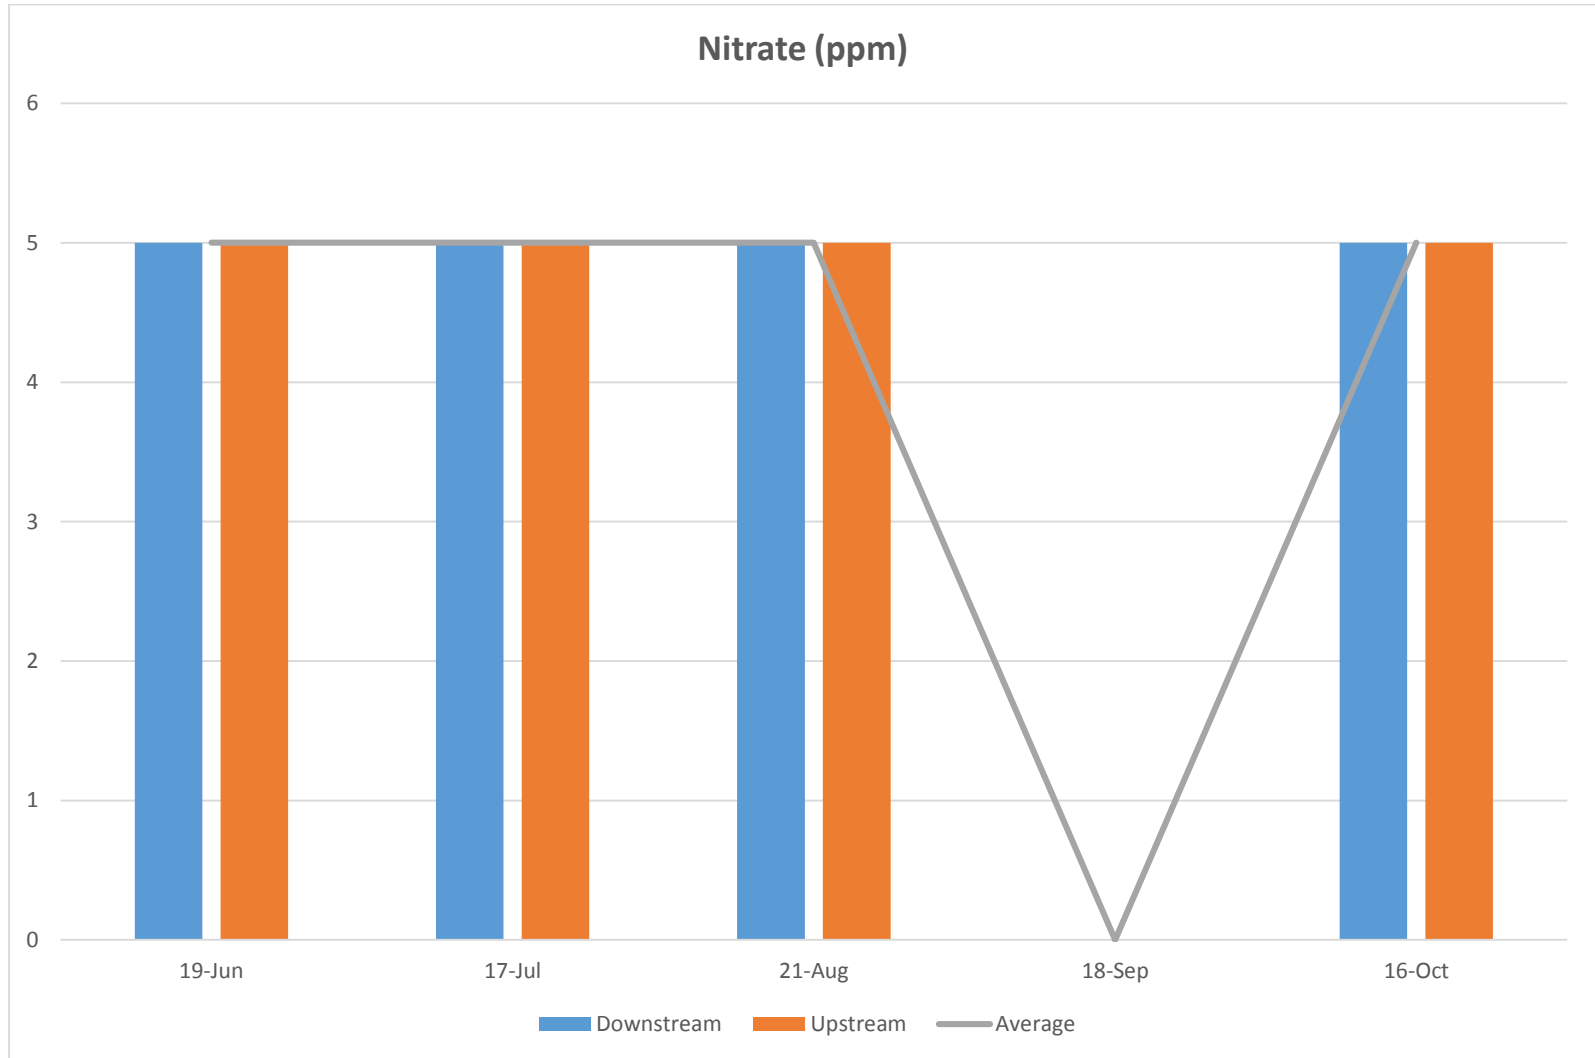

Uncover Your Creeks – Fleetwood Park