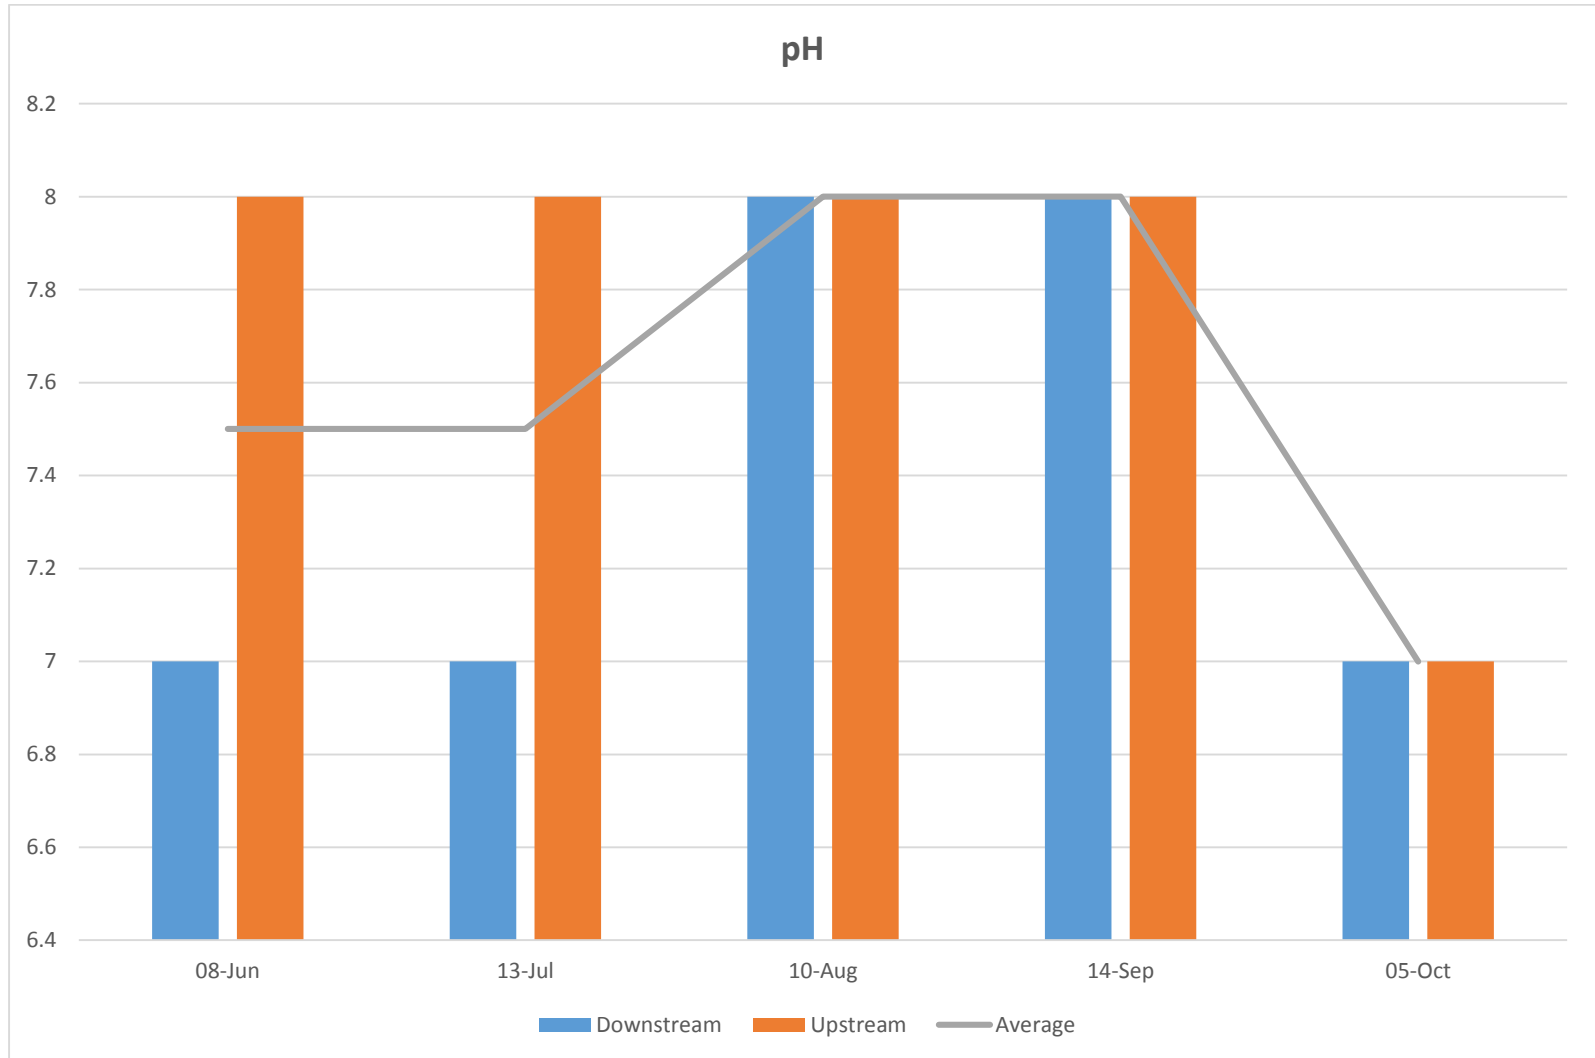

Uncover Your Creeks – Mud Creek