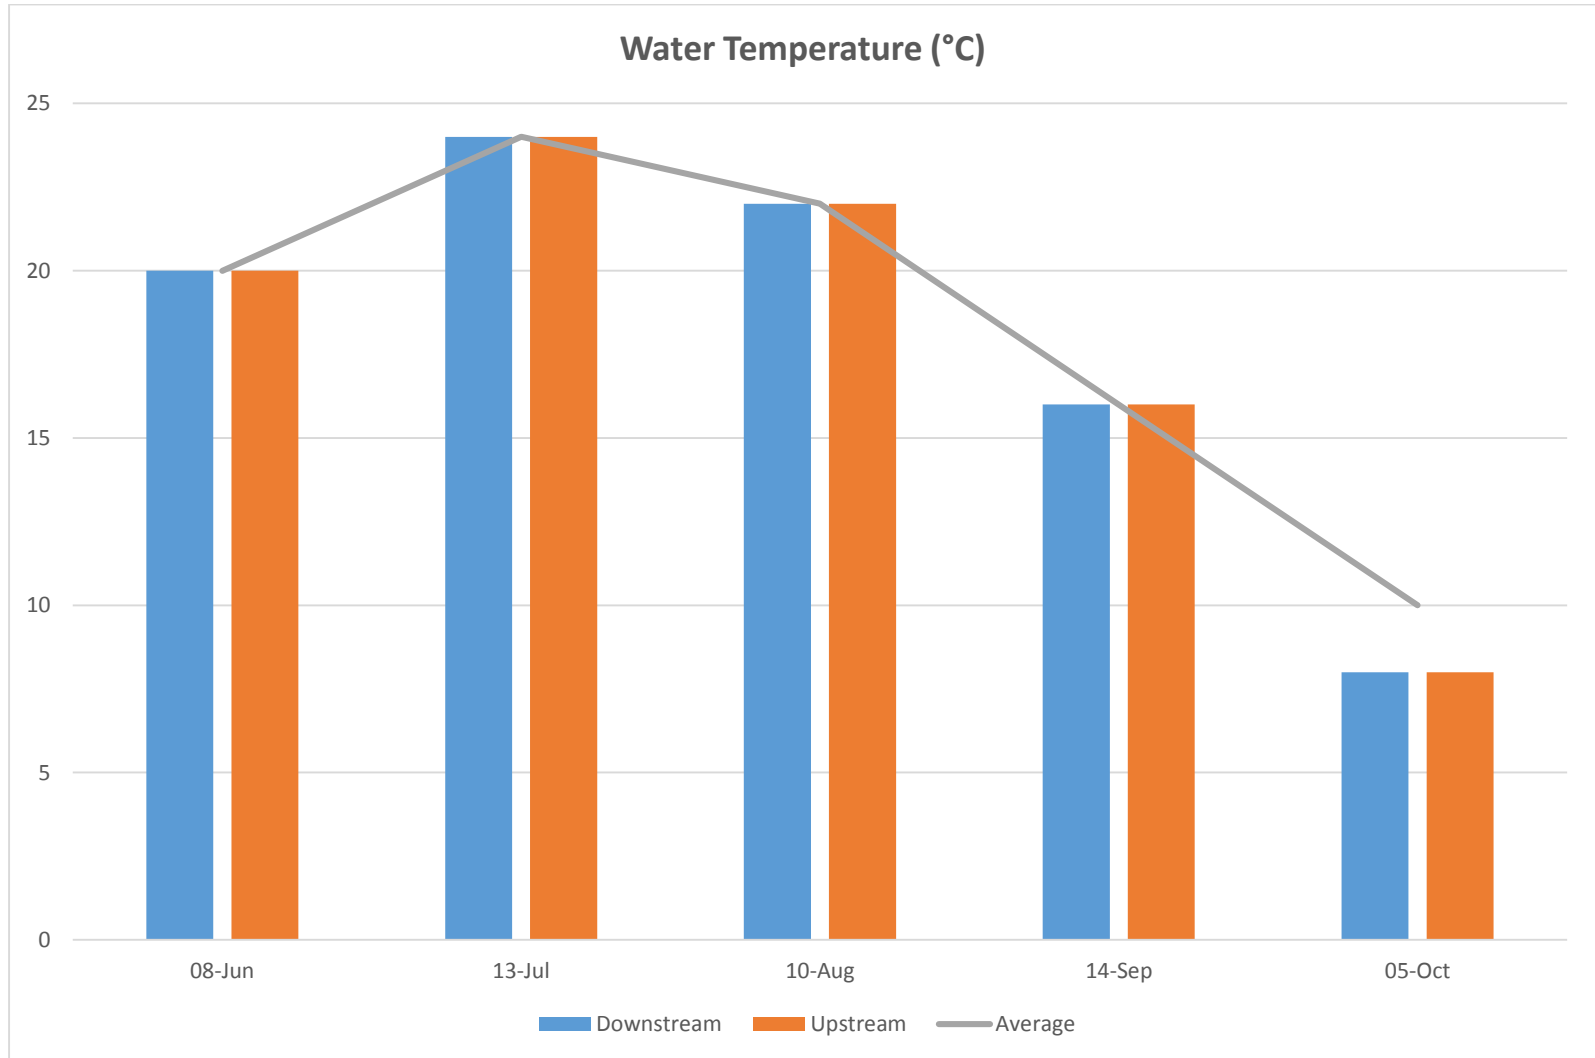

Uncover Your Creeks – Mud Creek