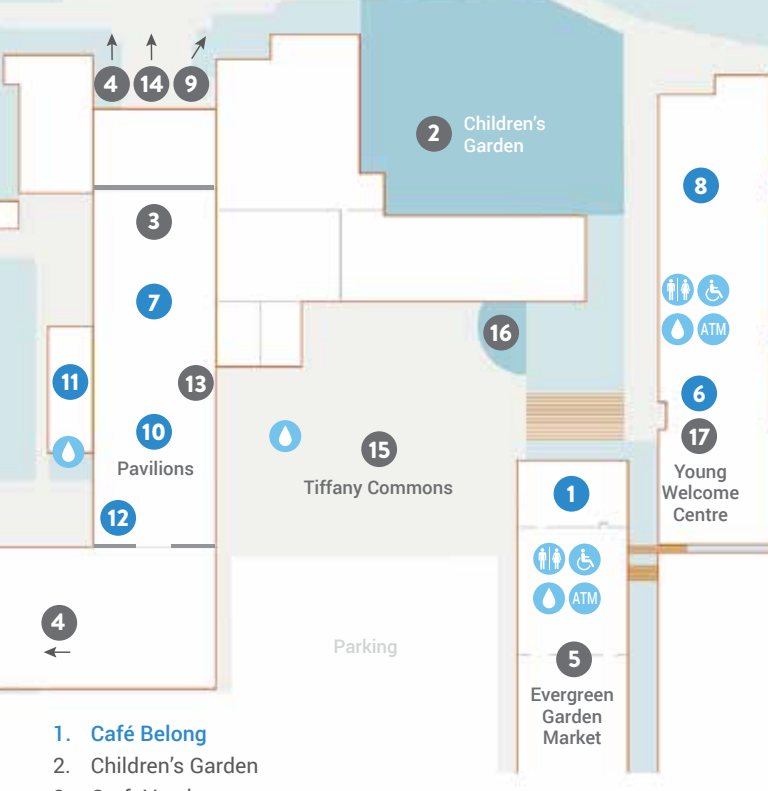

EVERGREEN'S
**WINTER
VILLAGE**

Play · Shop · Eat

evergreen.ca/wintervillage

FROSTY FAMILY REUNION

Spend the day catching up with friends and family

- After you get your caffeine fix from **Café Belong (1)**, put that energy towards a friendly game of street curling or have a shootout at the ball hockey nets in the **Pavilions (10)**.
- Rest up with a tasty **food truck dish (7)** and a specialty drink from the **Sipping Container (12)**, like an apple cider with spiced whiskey or a craft beer.
- Let the young ones in the family enjoy a card game in the **RBC Games Lounge (11)** while the adults take a peek at the offerings in the markets, either the **Farmers Market (6)** on Saturdays or the **Holiday Etsy Market (8)** on Sundays.

1. **Café Belong**
2. Children's Garden
3. Craft Vendors
4. Don River Valley Park
5. Evergreen Garden Market
6. **Farmers Market (Saturdays)**
7. **Food Trucks**
8. **Holiday Etsy Market (Sundays)**
9. Lookout Point
10. **Pavilions**
11. **RBC Games Lounge**
12. **Sipping Container**
13. S'mores Station
14. The Quarry Garden
15. Tiffany Commons Fire Pits
16. Toddler's Garden
17. Young Welcome Centre